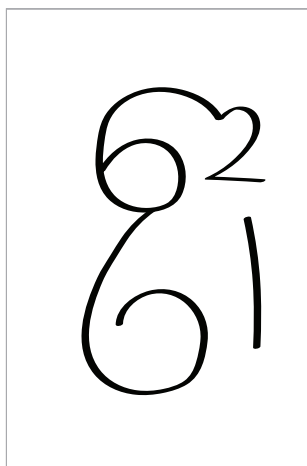

1. Write two number 6's.

2. Write a number 2.

3. Write a number 1

4. Draw two curved lines for the collar.

5. A small circle for the bell on the collar.

6. Lines for the legs.

7. More details for the ear and the tongue.

8. A curved line for the tail.

9. More detail for the eye and the nose.

10. Lasty more detail on the paws.

Facts -

1. New born puppies spend about 15–20 hours a day sleeping.
2. Puppies become 'adults' when they turn one.
3. Puppies can be twins!