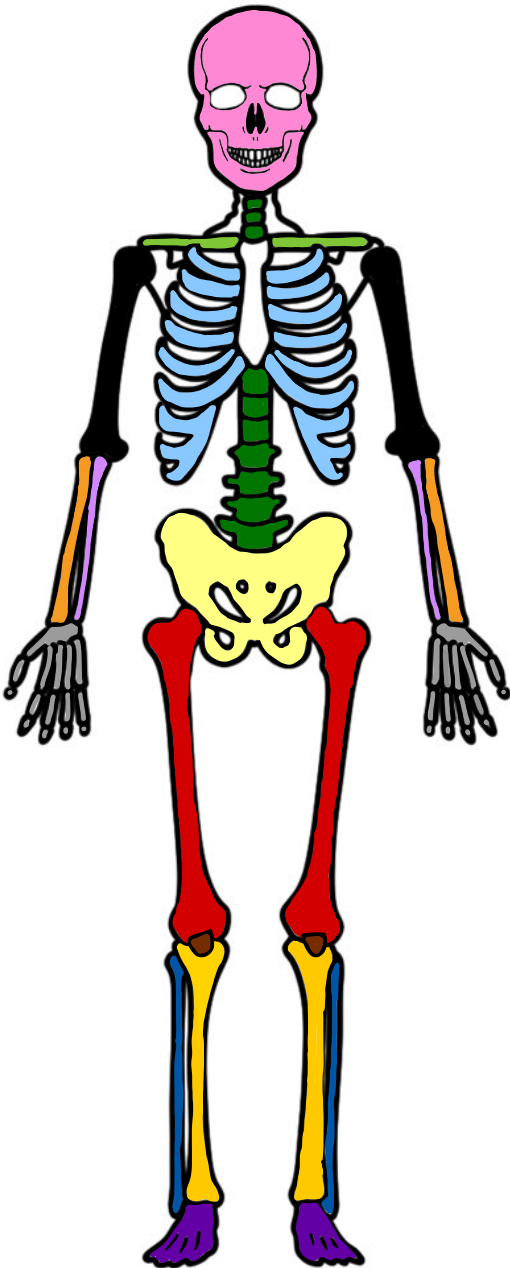

Skeleton Coloring Sheet

Color in the bones according to the list below!

1. Orange: Radius
2. Red: Femur
3. Light green: Clavicle
4. Dark purple: Foot bones*
5. Pink: Skull
6. Gold: Tibia
7. Gray: Hand bones**
8. Dark green: Spine
9. Light purple: Ulna
10. Dark Blue: Fibula
11. Brown: Patella
12. Yellow: Pelvic Girdle
13. White: Sternum
14. Black: Humerus
15. Light blue: Ribs

*Foot bones = tarsals, metatarsals, phalanges

**Hand bones = carpals, metacarpals, phalanges

Skeleton Coloring Sheet

Answer Sheet

Color in the bones according to the list below!

1. Orange: Radius
2. Red: Femur
3. Light green: Clavicle
4. Dark purple: Foot bones*
5. Pink: Skull
6. Gold: Tibia
7. Gray: Hand bones**
8. Dark green: Spine
9. Light purple: Ulna
10. Dark Blue: Fibula
11. Brown: Patella
12. Yellow: Pelvic Girdle
13. White: Sternum
14. Black: Humerus
15. Light blue: Ribs

*Foot bones = tarsals, metatarsals, phalanges

**Hand bones = carpals, metacarpals, phalanges