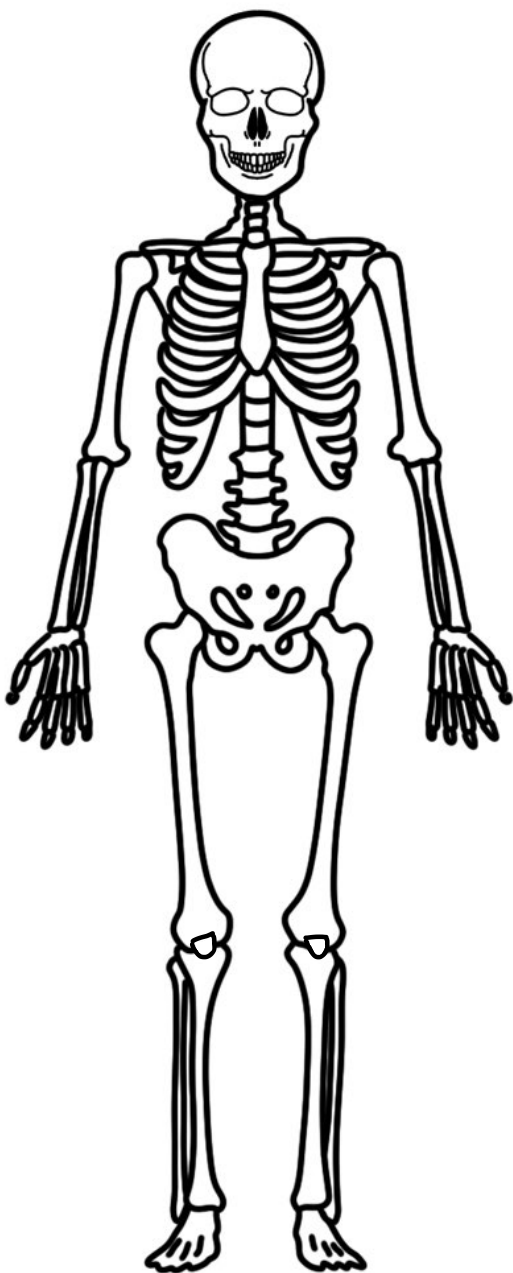

Skeleton Coloring Sheet

Color in the bones according to the list below!

1. Orange: Radius
2. Red: Femur
3. Light green: Clavicle
4. Dark purple: Foot bones*
5. Pink: Skull
6. Gold: Tibia
7. Gray: Hand bones**
8. Dark green: Spine
9. Light purple: Ulna
10. Dark Blue: Fibula
11. Brown: Patella
12. Yellow: Pelvic Girdle
13. White: Sternum
14. Black: Humerus
15. Light blue: Ribs

*Foot bones = tarsals, metatarsals, phalanges

**Hand bones = carpals, metacarpals, phalanges

Skeleton Coloring Sheet

Answer Sheet

Color in the bones according to the list below!

1. Orange: Radius
2. Red: Femur
3. Light green: Clavicle
4. Dark purple: Foot bones*
5. Pink: Skull
6. Gold: Tibia
7. Gray: Hand bones**
8. Dark green: Spine
9. Light purple: Ulna
10. Dark Blue: Fibula
11. Brown: Patella
12. Yellow: Pelvic Girdle
13. White: Sternum
14. Black: Humerus
15. Light blue: Ribs